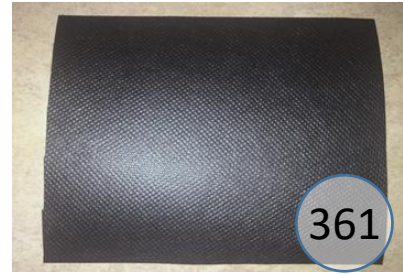

47

21

30

22

433

40

499

170

41

400

361

42

43

Signature
DESIGN
BY **ASHLEY**®