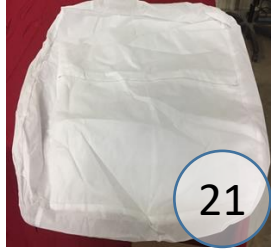

# 5410249

Call Out	Description
● (Red)	Blown Fiber
● (Yellow)	Cushion Chaise Pad - top Pad
● (Green)	Cushion Foam
● (Orange)	KD Component
● (Blue)	Cover

*Signature*  
DESIGN  
BY **ASHLEY**®

47

21

30

22

433

*Signature*  
DESIGN  
BY **ASHLEY**®

**541 SECTIONAL  
DIMENSIONS  
3 PIECE  
CONFIGURATION**

**541 SECTIONAL  
DIMENSIONS  
3 PIECE  
CONFIGURATION**