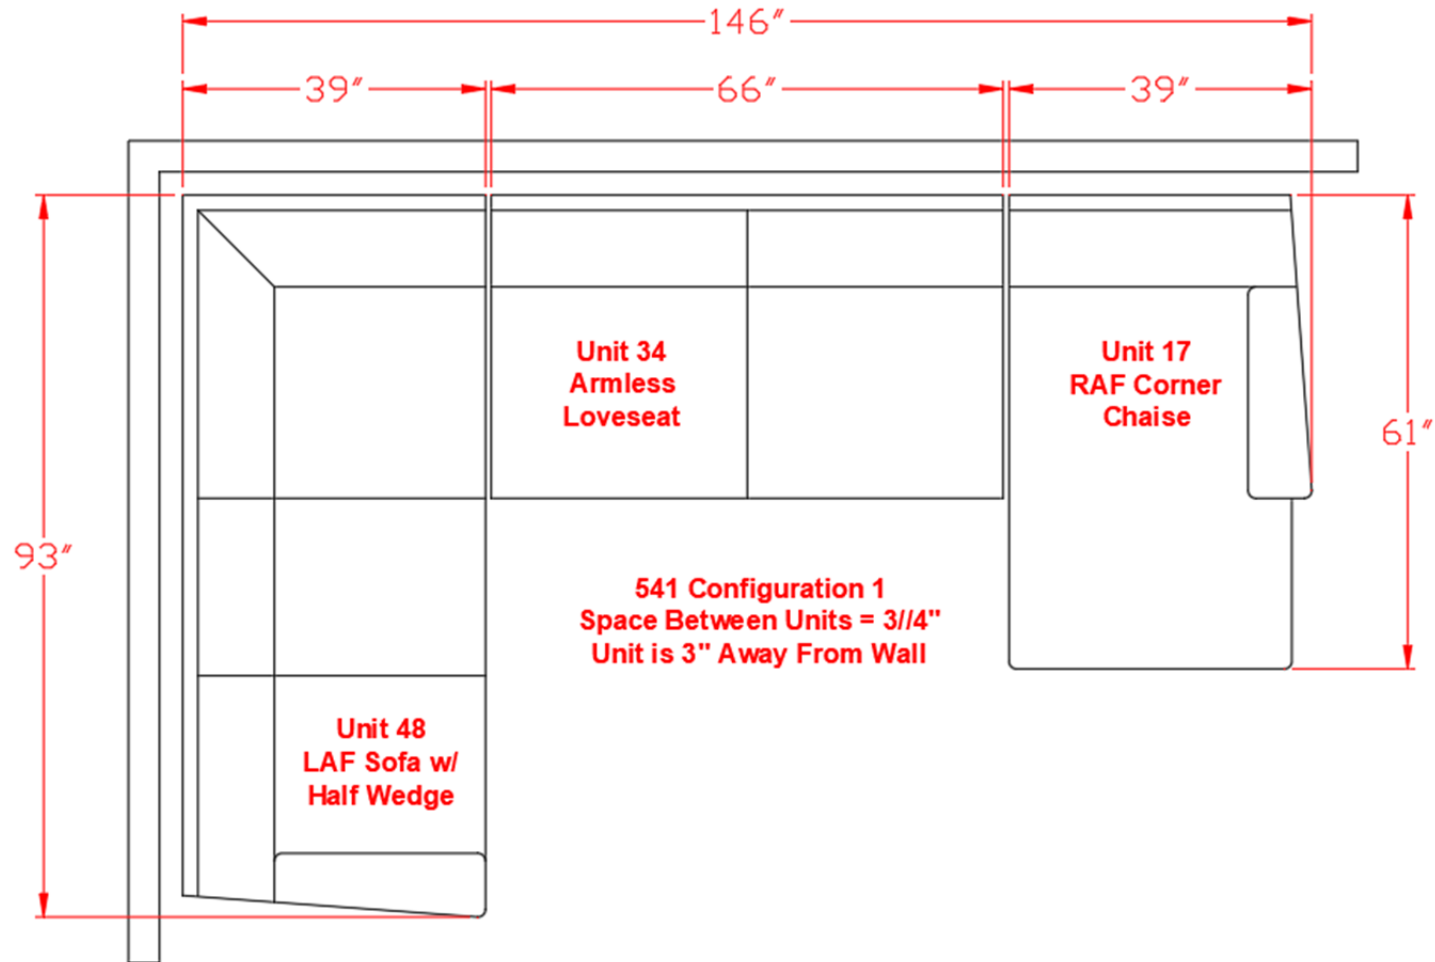

# 5410249

Call Out	Description
● (Red)	Blown Fiber
● (Yellow)	Cushion Chaise Pad - top Pad
● (Green)	Cushion Foam
● (Orange)	KD Component
● (Blue)	Cover

*Signature*  
DESIGN  
BY **ASHLEY**®

47

21

30

22

433

*Signature*  
DESIGN  
BY **ASHLEY**®

**541 SECTIONAL  
DIMENSIONS  
3 PIECE  
CONFIGURATION**

**541 SECTIONAL  
DIMENSIONS  
3 PIECE  
CONFIGURATION**