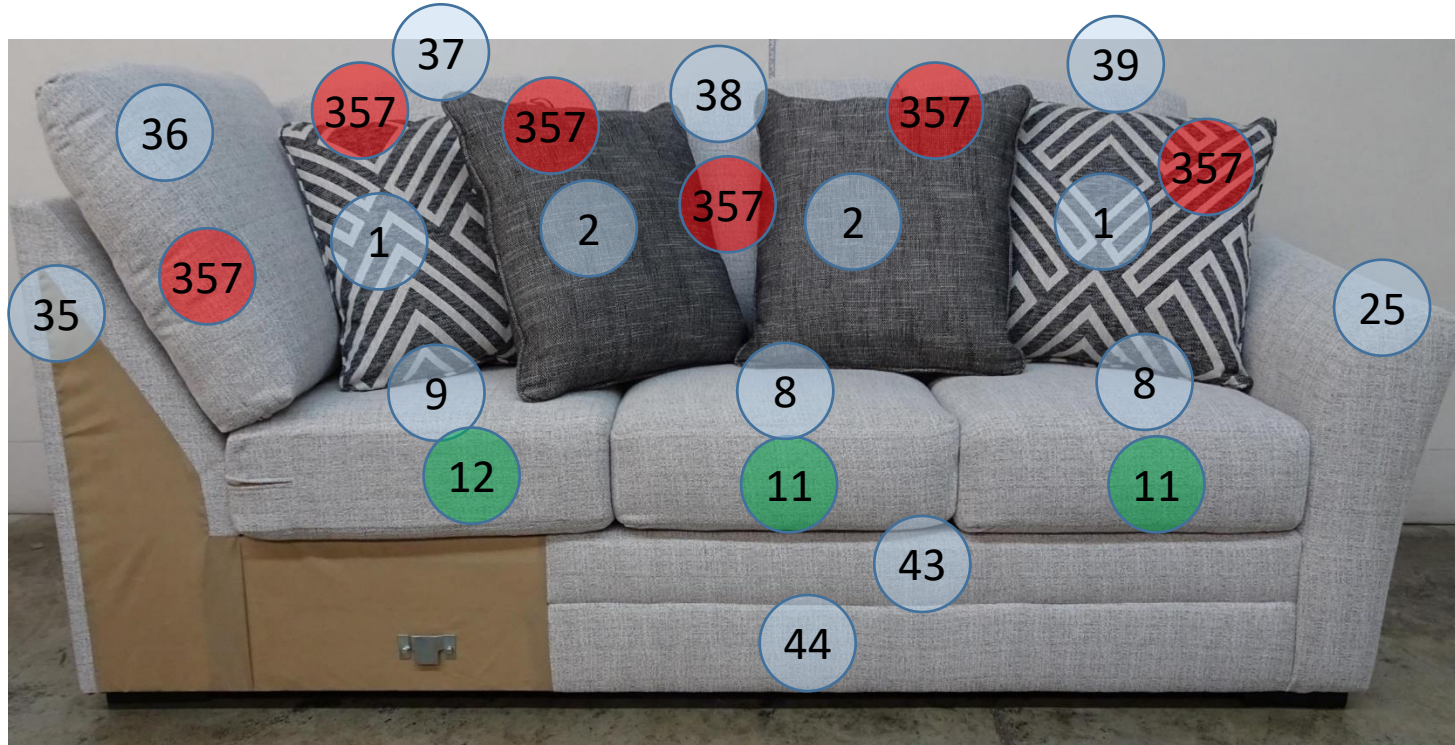

# 5410249

Call Out	Description
● (Red)	Blown Fiber
● (Yellow)	Cushion Chaise Pad - top Pad
● (Green)	Cushion Foam
● (Orange)	KD Component
● (Blue)	Cover

*Signature*  
DESIGN  
BY **ASHLEY**®

47

21

30

22

433

*Signature*  
DESIGN  
BY **ASHLEY**®

**541 SECTIONAL  
DIMENSIONS  
3 PIECE  
CONFIGURATION**

**541 SECTIONAL  
DIMENSIONS  
3 PIECE  
CONFIGURATION**